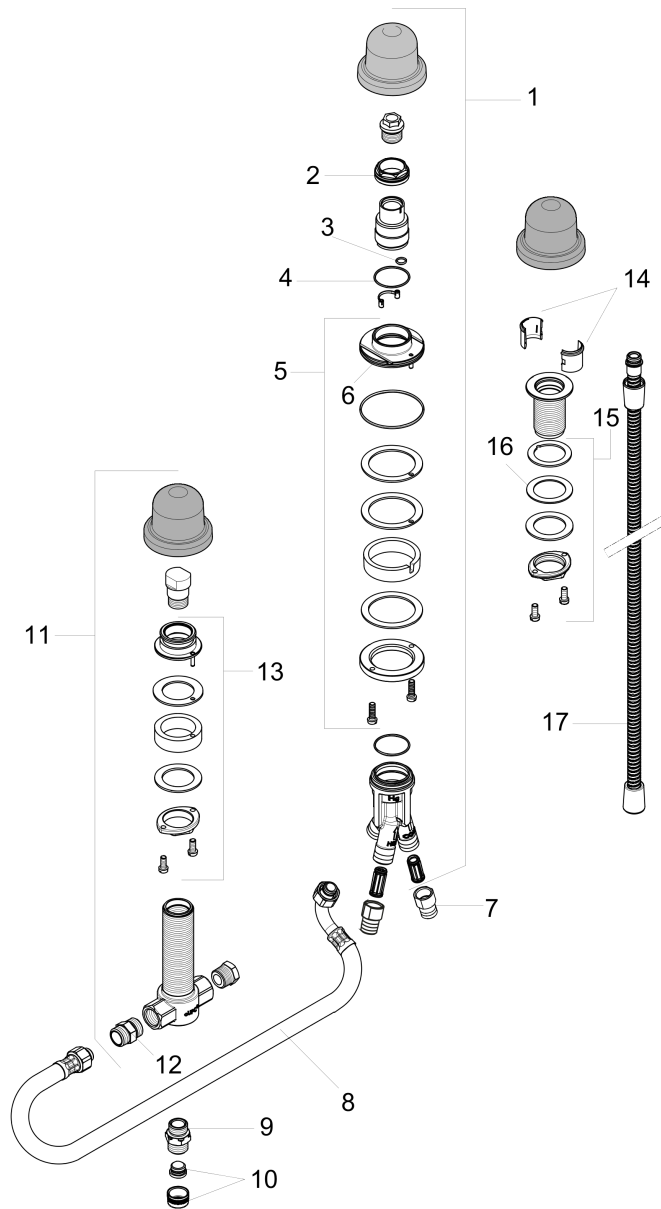

Rough, 3-Hole Roman Tub Set with Single Handle
 Surface: n.a. Part no. : 13439181

Description

Features

- Ceramic cartridge

Item details

List Price \$ 339.00

Compliance

Product image

Scale drawing

Rough, 3-Hole Roman Tub Set with Single Handle
 Surface: n.a. Part no. : 13439181

Exploded drawing

Year of production: >01/18

Rough, 3-Hole Roman Tub Set with Single Handle

Surface: n.a. Part no. : 13439181

Spare parts list

Year of production: >01/18

Pos.	Description	Part no.	Price	PU
1	stop valve cpl.	95809000	-	1
2	nut	97209000	-	1
3	O-ring 9x1,5	98117000	-	1
4	O-ring 35x1,5	92114000	-	1
5	fixing set	95808000	-	1
6	O-ring 62x2	92226000	-	1
7	adapter for body shower	88746000	-	1
8	connection hose 800 mm G½ x G½	25963000	-	1
9	O-ring 17x2,5	98387000	-	1
10	plug	97568000	-	1
11	selector housing	96125000	-	1
12	connecting thread	97719000	-	1
13	fixing set for 4 hole bath mixer spout	96080000	-	1
14	insert for shower holder	96942000	-	1
15	fixing set (Ø 32)	13961000	-	1
16	lever collar	97548000	-	1
17	shower hose	97161000	-	1
a	Secuflexbox	28389000	-	1