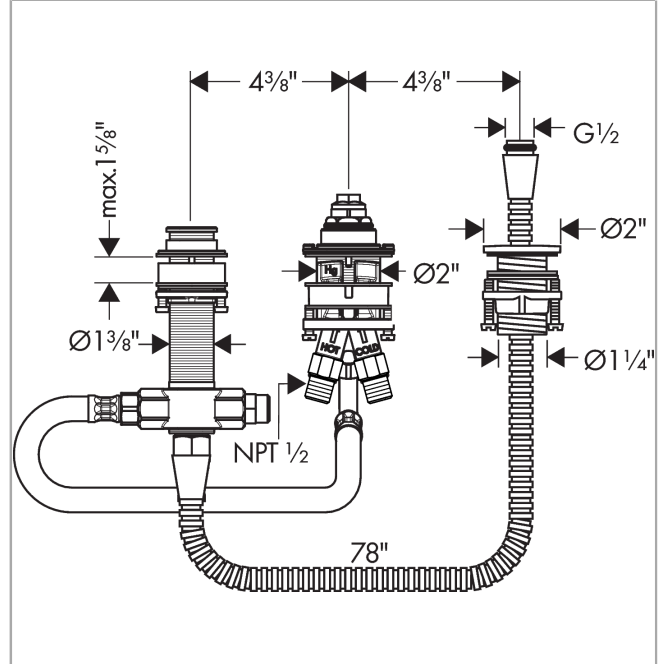

Rough, 3-Hole Roman Tub Set with Single Handle
 Surface: n.a. Part no. : 13439181

Description

Features

- Ceramic cartridge

Item details

List Price \$ 339.00

Compliance

Product image

Scale drawing

Rough, 3-Hole Roman Tub Set with Single Handle
 Surface: n.a. Part no. : 13439181

Exploded drawing

Year of production: >01/18

Rough, 3-Hole Roman Tub Set with Single Handle

Surface: n.a. Part no. : 13439181

Spare parts list

Year of production: >01/18

Pos.	Description	Part no.	Price	PU
1	stop valve cpl.	95809000	-	1
2	nut	97209000	-	1
3	O-ring 9x1,5	98117000	-	1
4	O-ring 35x1,5	92114000	-	1
5	fixing set	95808000	-	1
6	O-ring 62x2	92226000	-	1
7	adapter for body shower	88746000	-	1
8	connection hose 800 mm G½ x G½	25963000	-	1
9	O-ring 17x2,5	98387000	-	1
10	plug	97568000	-	1
11	selector housing	96125000	-	1
12	connecting thread	97719000	-	1
13	fixing set for 4 hole bath mixer spout	96080000	-	1
14	insert for shower holder	96942000	-	1
15	fixing set (Ø 32)	13961000	-	1
16	lever collar	97548000	-	1
17	shower hose	97161000	-	1
a	Secuflexbox	28389000	-	1